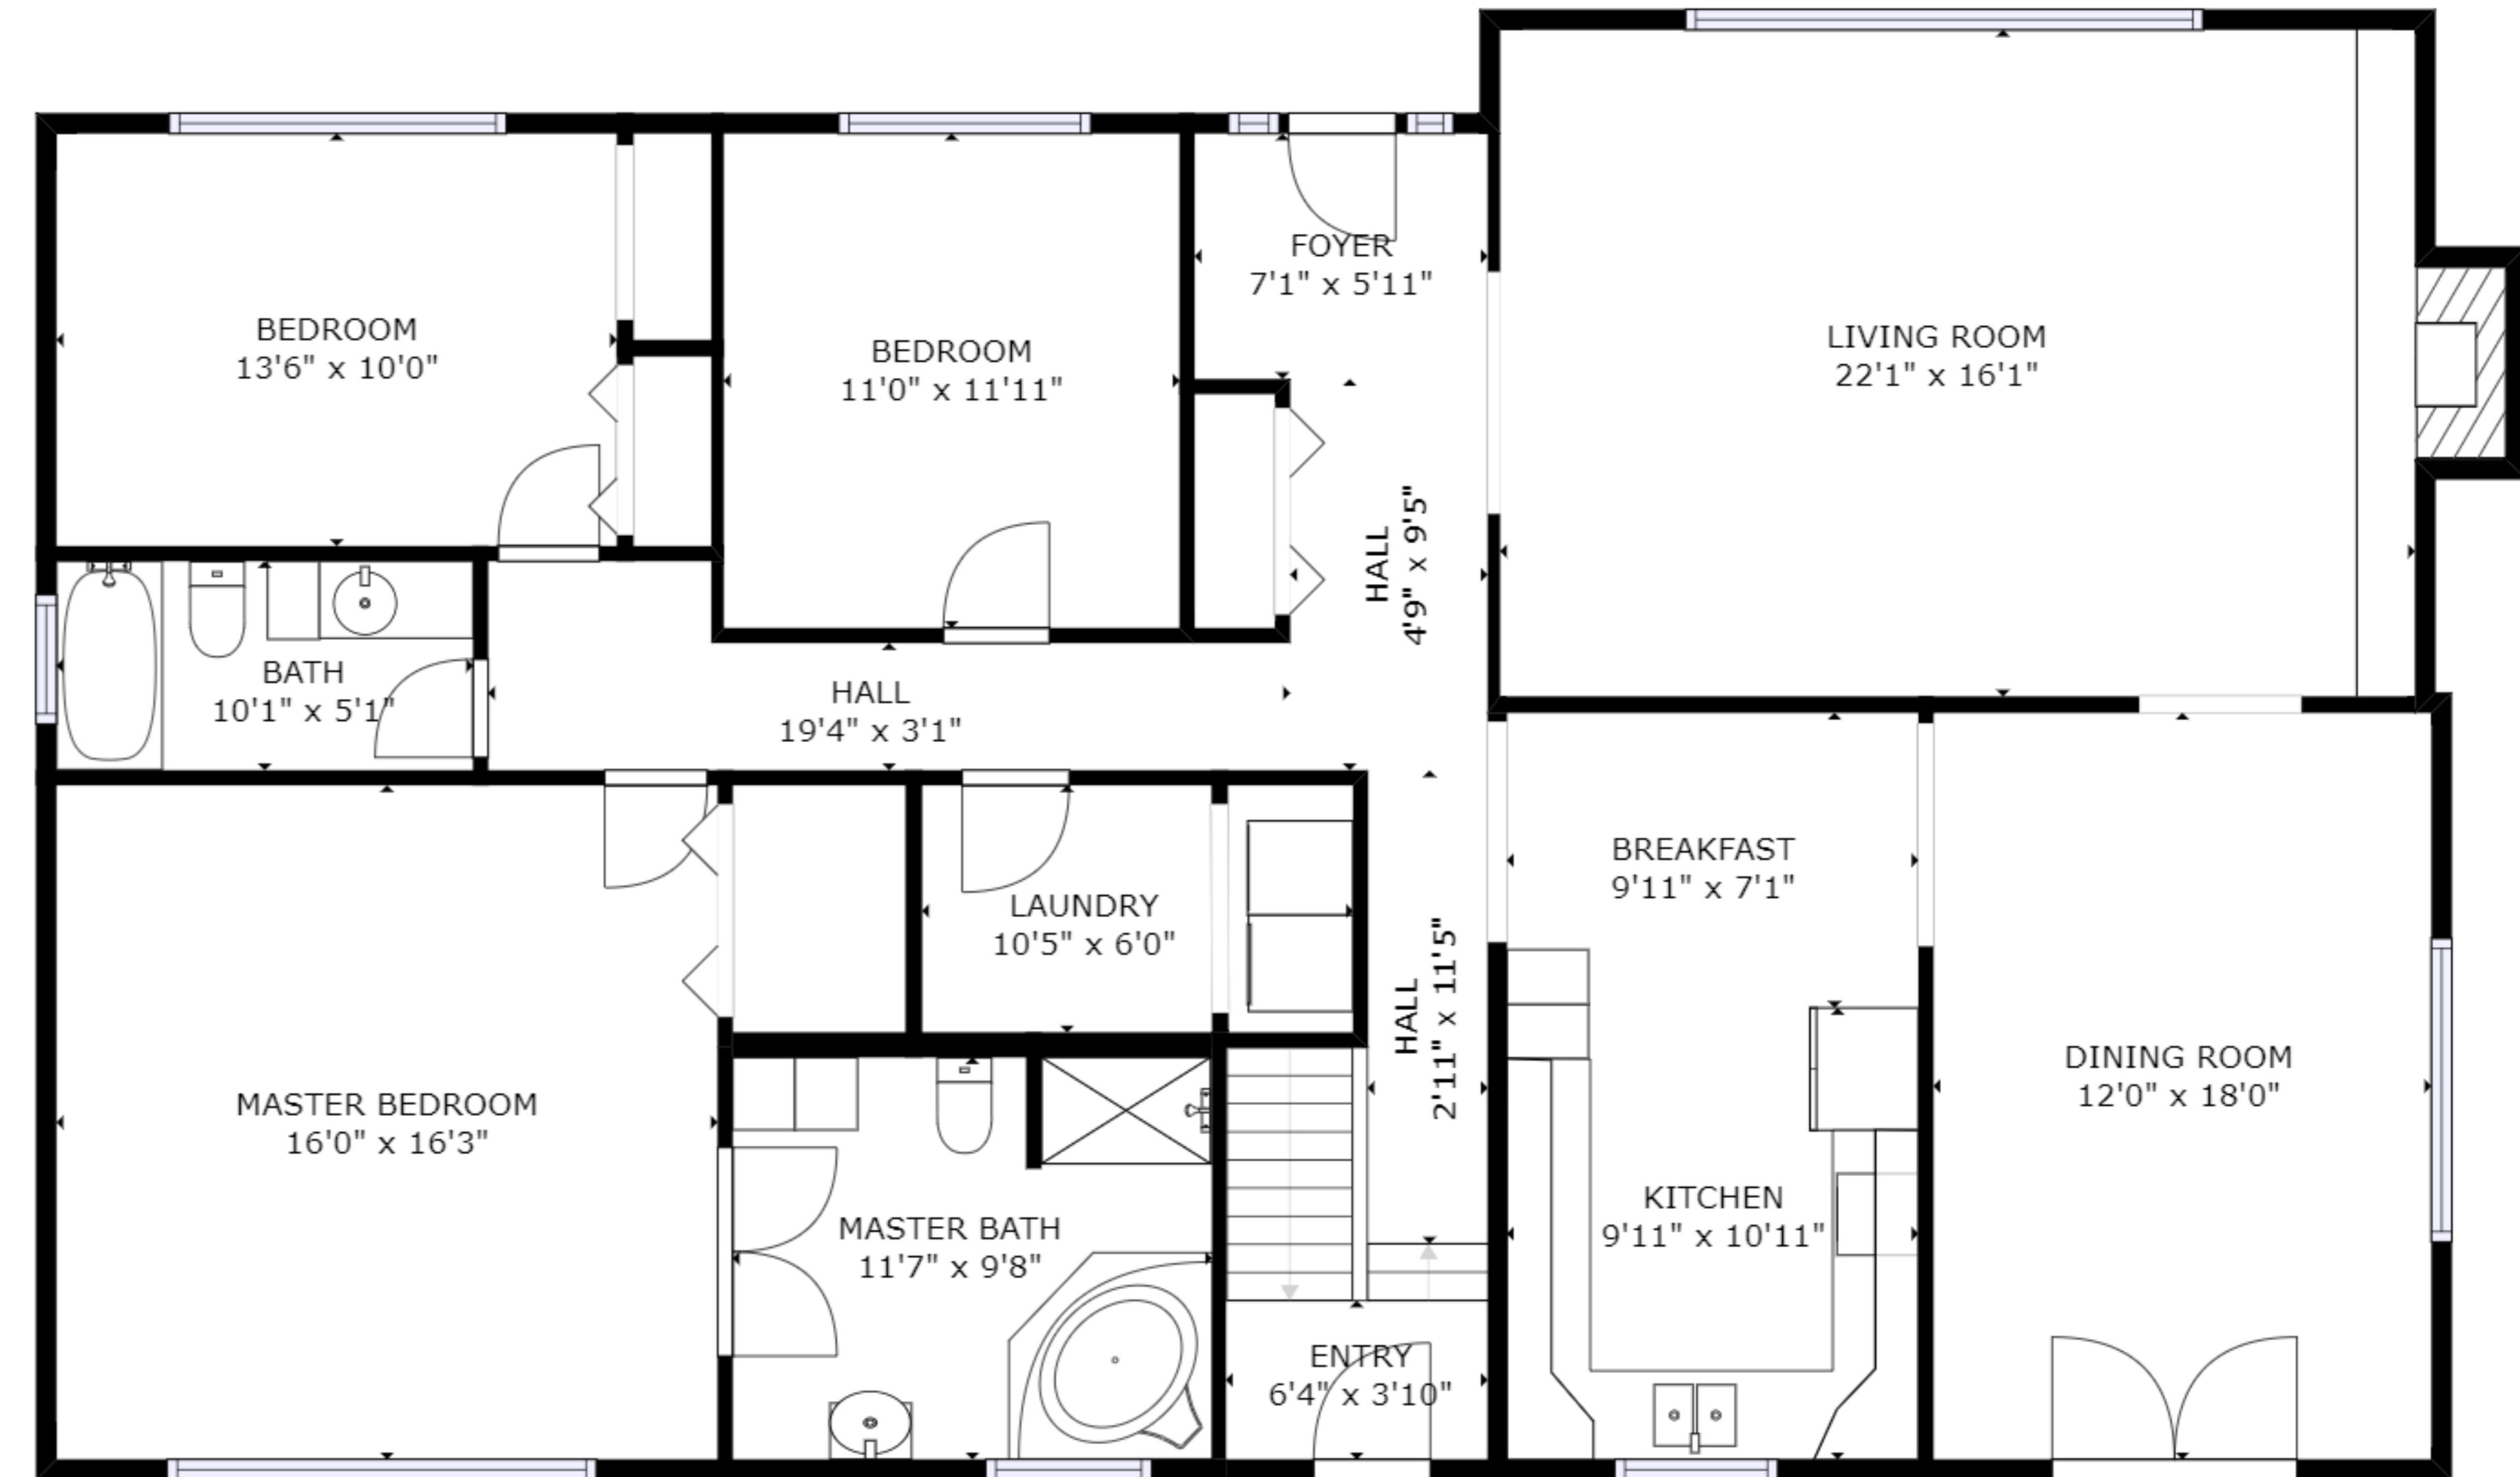

FLOOR 1

FLOOR 2

GROSS INTERNAL AREA  
 FLOOR 1: 1850 sq ft, FLOOR 2: 1894 sq ft  
 TOTAL: 3744 sq ft  
 SIZES AND DIMENSIONS ARE APPROXIMATE, ACTUAL MAY VARY.